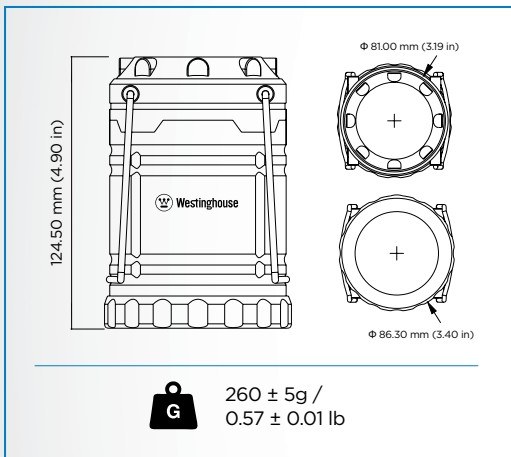

Westinghouse

INNOVATION YOU CAN BE SURE OF

Dual Mode Lantern

Model: WF86

Specifications:

Power Source	LED Source	Relative Color Temperature (CCT)	Lighting Modes	Lumen Output	Run Time	Ingress Protection
3 x AA batteries	White Light: SMD2835x12	White Light: 6500K	White Light	White Light: 120LM	White Light: 10H	IPX4
	Flame Light: SMD2835x27	Flame Light: 1500K	Flame Light	Flame Light: 30LM	Flame Light: 24H	

Dimensions & Weight: